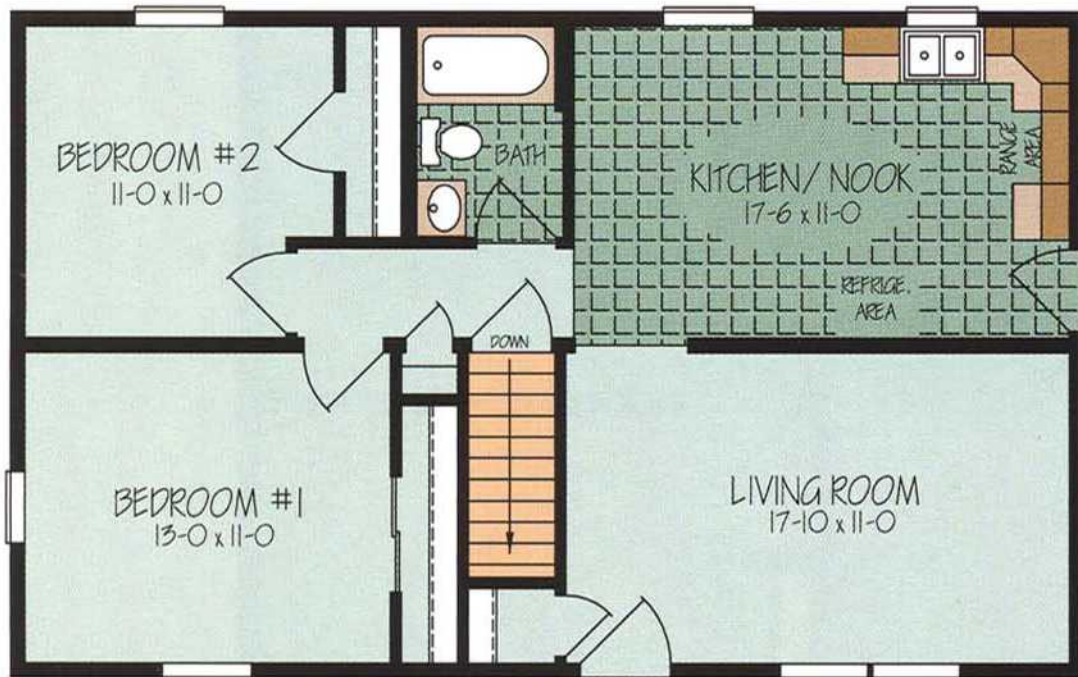

# The Mayfield II

Total Square Feet: 893

Floorplan # R23632IMFB  
Ranch Bedrooms: 2 Baths: 1  
Square Feet: 23-6 x 36-0  
File # LIT-2MAY