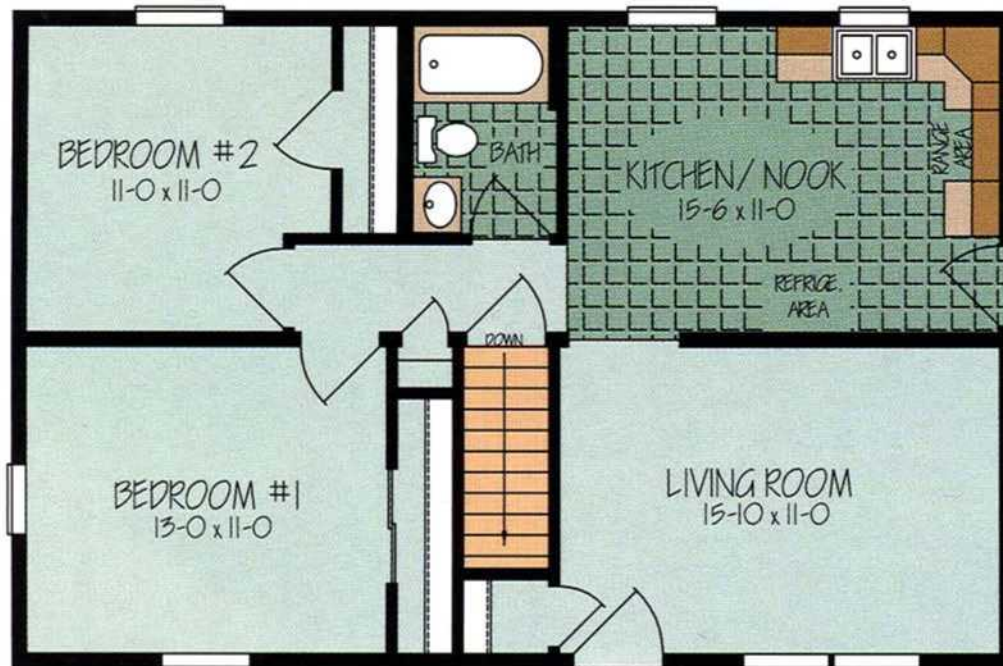

The Mayfield 1

Total Square Feet: 846

Floorplan # R23632IMFA
Ranch Bedrooms: 2 Baths: 1
Square Feet: 23-6 x 36-0
File # LIT-IMAY