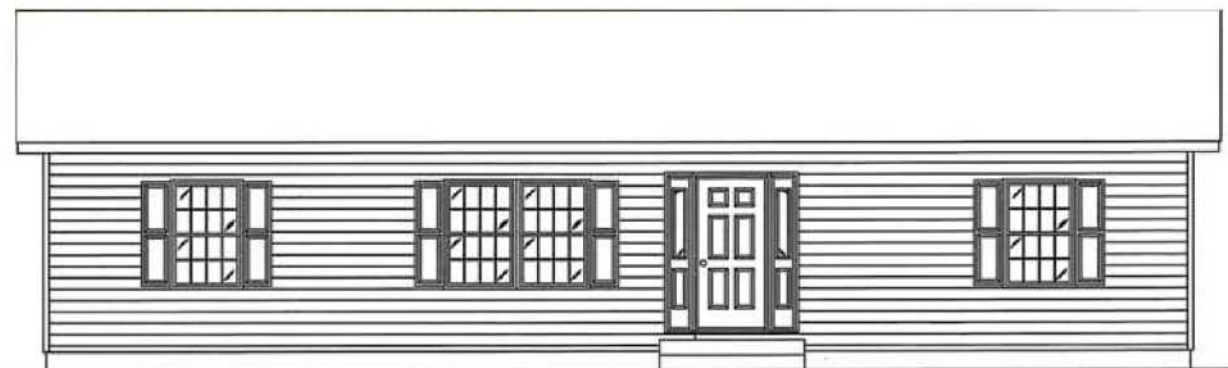

# The Laurel 11

Total Square Feet: 1375

Floorplan # R276532LRB  
Ranch Bedrooms: 3 Baths: 2  
Square Feet: 27-6 x 50-0  
File # LIT-2LAU