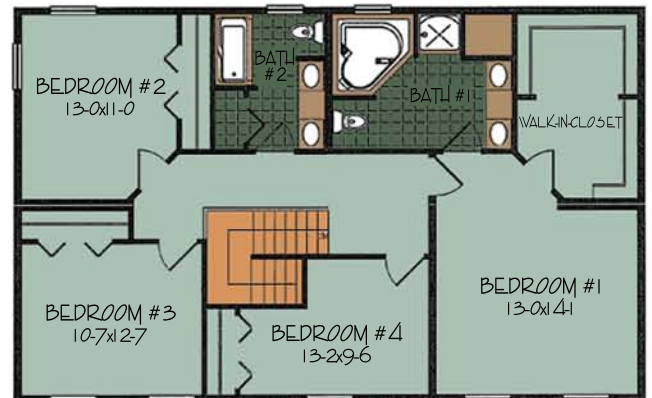

# The Dalton

## FIRST FLOOR

## SECOND FLOOR

Two Story Bedrooms: 4 Baths: 2.5  
 Square Feet: 27-7 x 44-0  
 File # LIT-DALTON