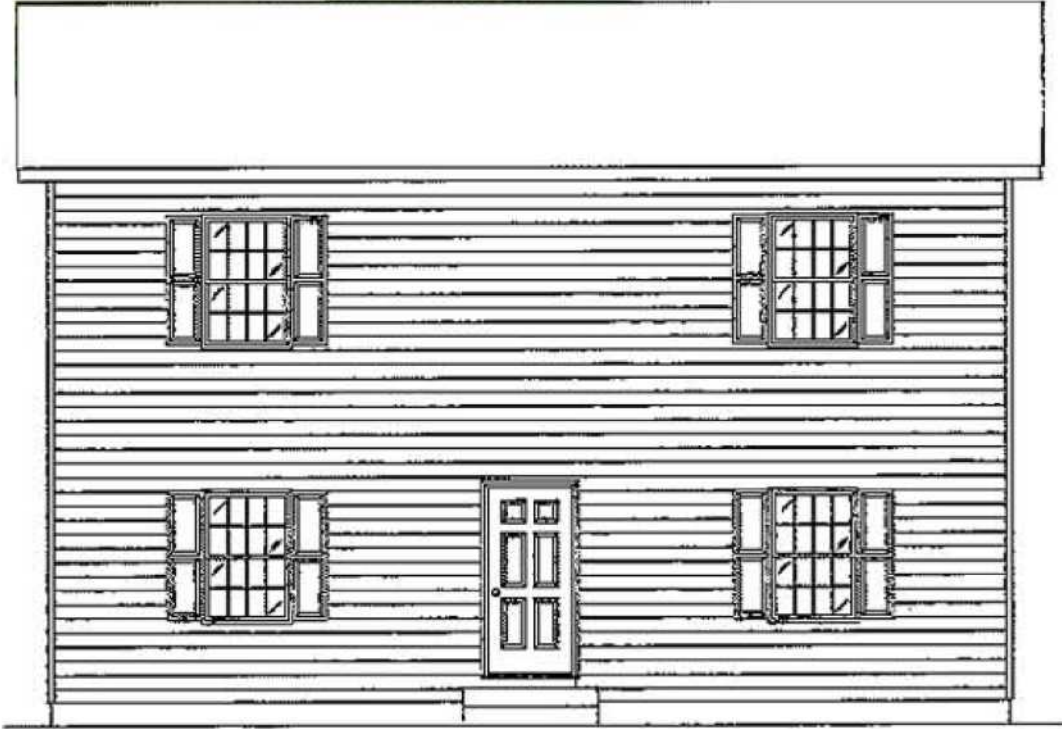

The Clarkburg II

Total Square Feet: 1870

FIRST FLOOR

SECOND FLOOR

Floorplan # T276343CBB
Two Story Bedrooms: 4 Baths: 3
Square Feet: first floor 27-6 x 34-0 second floor 27-6 x 34-0
File # LIT-2CLARK