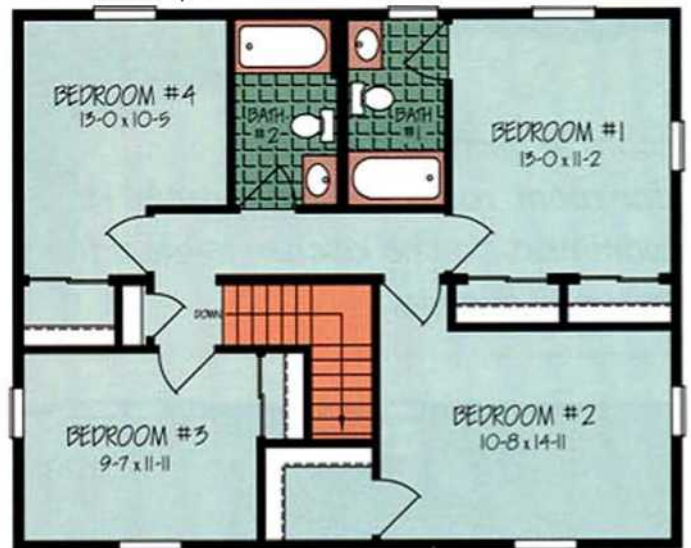

The Clarkburg II

Total Square Feet: 1870

FIRST FLOOR

SECOND FLOOR

Floorplan # T276343CBB
Two Story Bedrooms: 4 Baths: 3
Square Feet: first floor 27-6 x 34-0 second floor 27-6 x 34-0
File # LIT-2CLARK