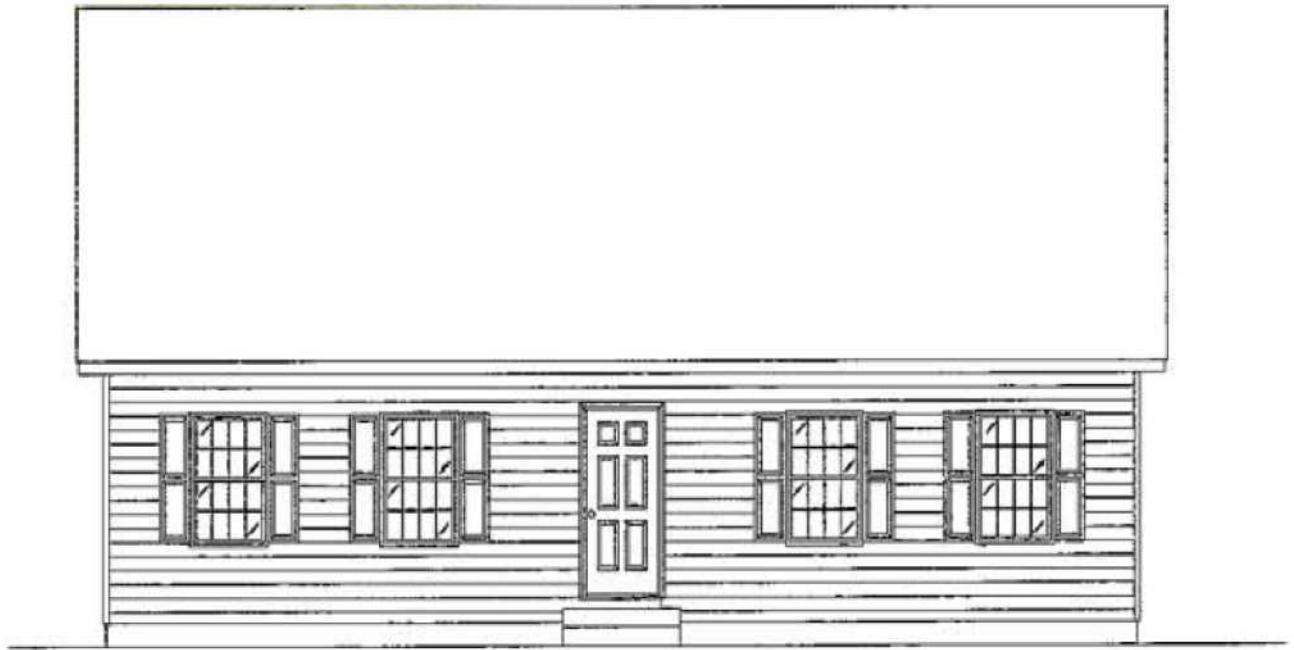

The Brewster IV

Total Square Feet: 940

Floorplan # C23642IBVD
Cape Bedrooms: 2 Baths: 1
Square Feet: 23-6 x 40-0
File # LIT-4BREW