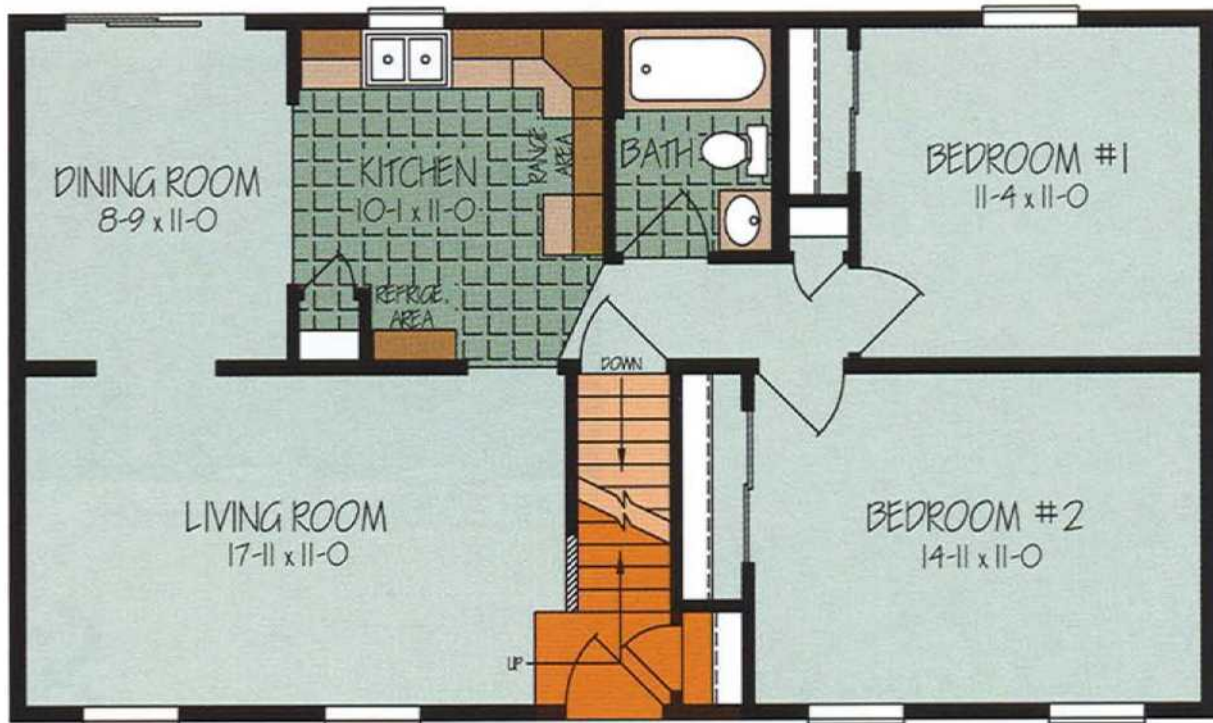

The Brewster IV

Total Square Feet: 940

Floorplan # C23642IBVD
Cape Bedrooms: 2 Baths: 1
Square Feet: 23-6 x 40-0
File # LIT-4BREW